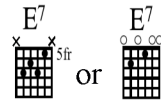

Killing Floor

Howlin' Wolf

4

Musical notation for the first system, measures 1-4. Treble clef, 4/4 time. Chords: A7. Fingering: 4. Rhythmic notation: 7-7-5-5, 7-7, 7-7-5-5, 7-7, 7-7-5-5, 7-7, 7-7-5-5, 7-7. Bass clef: 5-5, 5-5, 5-5, 5-5.

5

Musical notation for the second system, measures 5-8. Treble clef, 4/4 time. Chords: D7, A7. Fingering: 5. Rhythmic notation: 7-7-5-5, 7-7, 7-7-5-5, 7-7, 7-7-5-5, 7-7, 7-7-5-5, 7-7. Bass clef: 5-5, 5-5, 5-5, 5-5.

9

Musical notation for the third system, measures 9-12. Treble clef, 4/4 time. Chords: E7, D7, A7. Fingering: 9. Rhythmic notation: 9-9-7-7, 9-9, 7-7-5-5, 7-7, 5-5-5-5-5-5-5-5, 7-7-7-7-7-7-7-7, 6-6-6-6-6-6-6-6, 7-7-7-7-7-7-7-7. Bass clef: 7-7, 5-5, 4-4-5-5-6-6, 7-7-7-7-7-7-7-7.